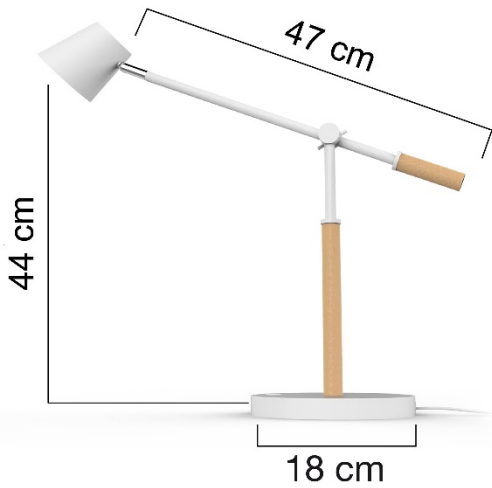

UNILUX

DIMENSIONS

TECHNICAL FEATURES

Materials

Arm, base and arm: steel with epoxy painting
Wood parts

Source

LED built-in*: rated power 10W
*cannot be replaced

DRIVER

Removable on plug

SAP no.	Colour	Energy consumption KW/1000 h	Lm	Lm/W	Colour T°	CRI	Source's lifetime*	Warranty	Net weight	EAN code
400110084	White/ beech	9	900	100	3000 K	>80	50000h	2 years	1,48kg	3595560028139