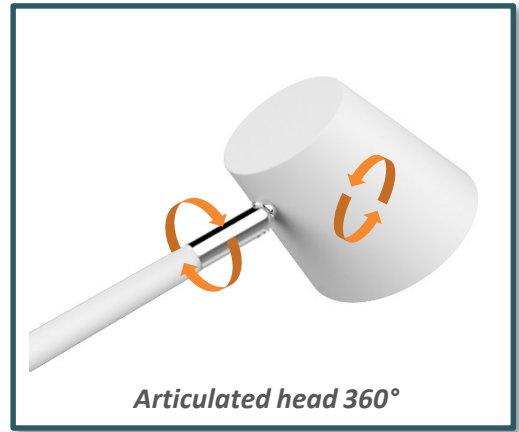

VICKY

Design by UNILUX in France

« VICKY: a lamp with Scandinavian design that will integrate perfectly in an authentic and mineral universe. »

ECONOMIC

... with variation of intensity

VICKY is equipped with high efficiency LED lighting for low consumption. VICKY offers 3 levels of light intensity, allowing everyone also to adapt the lighting, throughout the day, according to their needs: Relaxation, concentration work, reading, ... The dimmer switch is located on the base.

USB PORT

Product benefit

VICKY is equipped with a USB port to charge smartphones or speakers. USB cable not included (not supplied).

ECO-FRIENDLY PRODUCT

Responsible purchasing

Using a FSC wood part on the mast contributes to the preservation of natural resources and reduces your own environmental impact.

UNILUX

DIMENSIONS

TECHNICAL FEATURES

Materials

Arm, base and arm: steel with epoxy painting
Wood parts

Source

LED built-in*: rated power 10W
*cannot be replaced

DRIVER