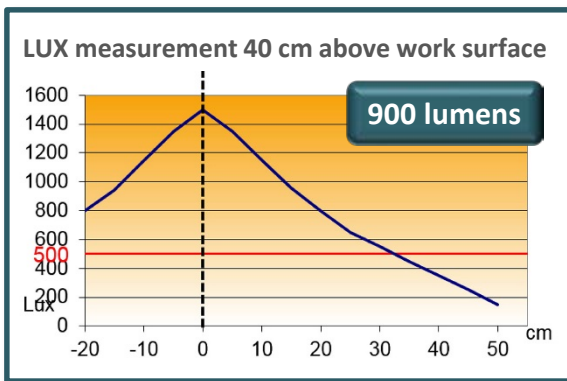

UNILUX

DIMENSIONS

TECHNICAL FEATURES

Materials

Arm, base and arm: steel with epoxy painting
Wood parts

Source

LED built-in*: rated power 10W
*cannot be replaced

DRIVER

Removable on plug

SAP no.	Colour	Energy consumption KW/1000 h	Lm	Lm/W	Colour T°	CRI	Source's lifetime*	Warranty	Net weight	EAN code
400110084	White/ beech	9	900	100	3000 K	>80	50000h	2 years	1,48kg	3595560028139